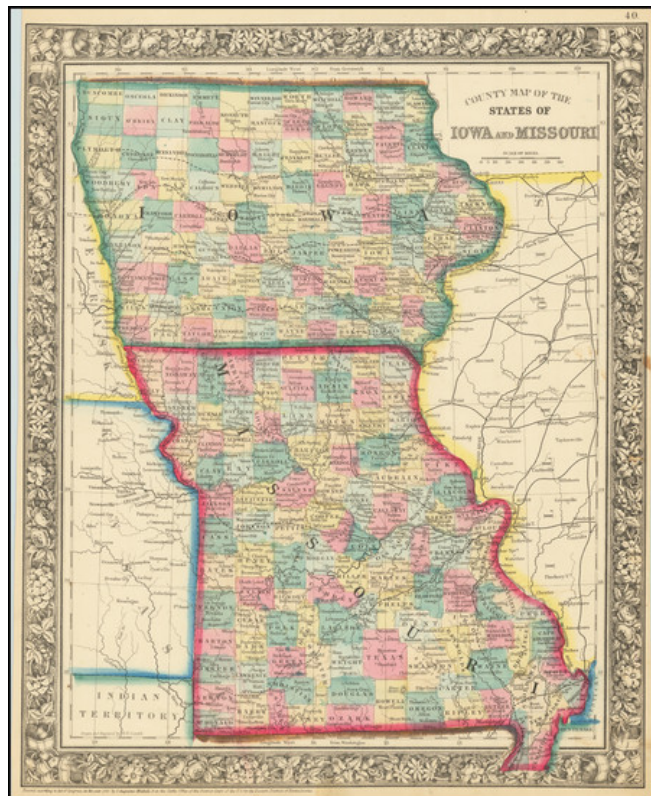

## County Map of the States of Iowa and Missouri

**Stock#:** 76511  
**Map Maker:** Mitchell Jr.  
**Date:** 1861  
**Place:** Philadelphia  
**Color:** Hand Colored  
**Condition:** VG+  
**Size:** 11.5 x 14 inches  
**Price:** \$ 125.00

### Description:

Attractive map of Iowa and Missouri, colored by counties.

Shows towns, roads, railroads, rivers, etc.