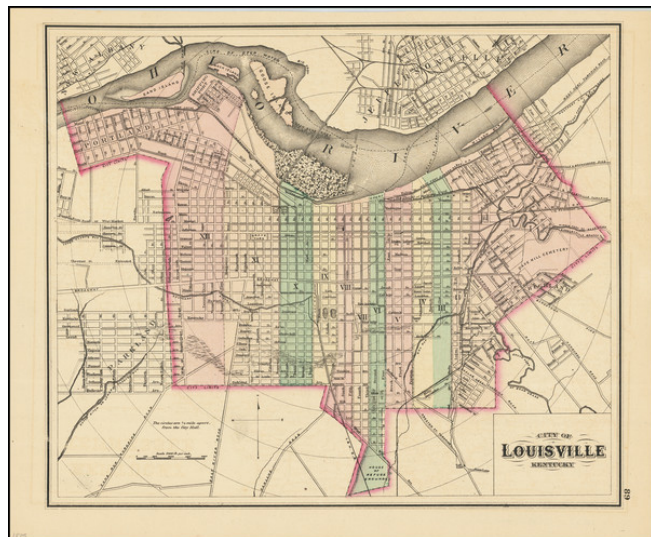

Barry Lawrence Ruderman Antique Maps Inc.

7407 La Jolla Boulevard
La Jolla, CA 92037

www.raremaps.com

(858) 551-8500
blr@raremaps.com

City of Louisville Kentucky

Stock#: 76509
Map Maker: Gray
Date: 1875
Place: Philadelphia
Color: Hand Colored
Condition: VG+
Size: 14 x 12 inches
Price: \$ 245.00

Description:

First Printed Atlas Map of Louisville

Gorgeous map of Louisville, Kentucky, hand colored by wards, published by OW Gray.

This is the earliest map of Louisville to appear in a commercial atlas.