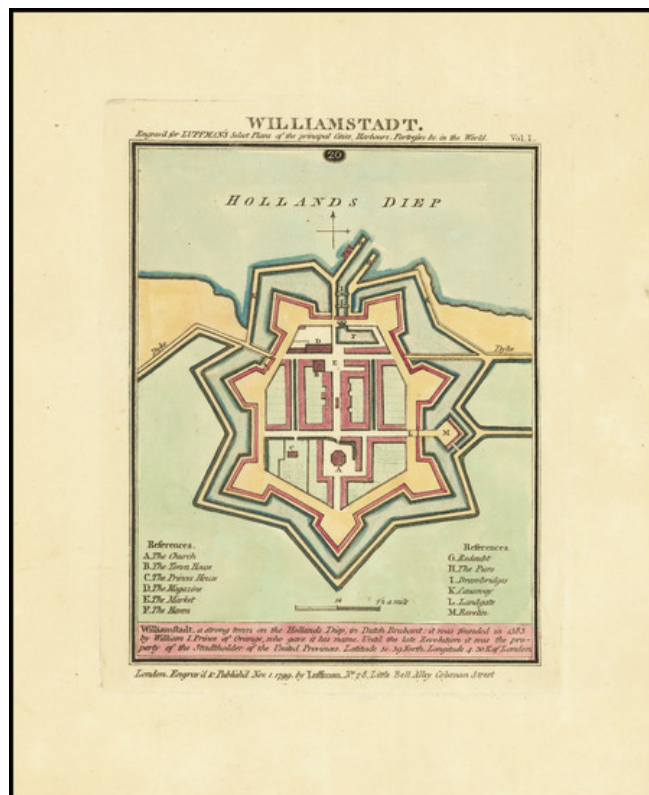

Barry Lawrence Ruderman Antique Maps Inc.

7407 La Jolla Boulevard
La Jolla, CA 92037

www.raremaps.com

(858) 551-8500
blr@raremaps.com

Williamstadt

Stock#: 76505
Map Maker: Luffman
Date: 1799
Place: London
Color: Hand Colored
Condition: VG+
Size: 5 x 7 inches
Price: \$ 145.00

Description:

Rare plan of Williamstad on Holland's Diep, published in London by John Luffman.

Maps by John Luffman are very scarce on the market, this being the first time we have had this one.

Detailed Condition:

Original color