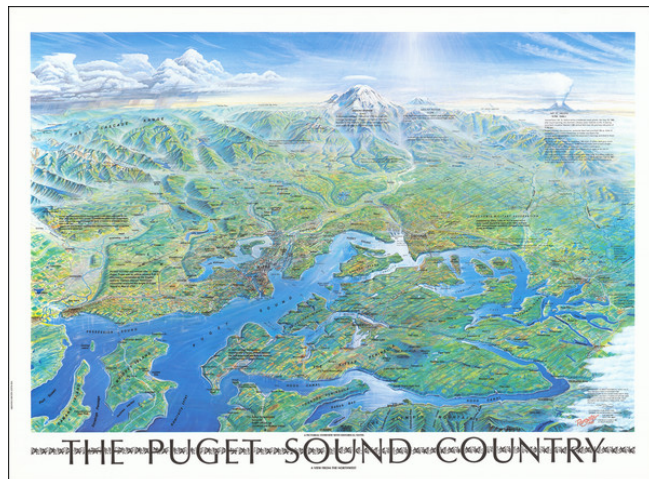

## The Puget Sound Country A Pictorial Overview With Historical Notes

**Stock#:** 76459  
**Map Maker:**  
**Date:** 1981  
**Place:** Kent, WA  
**Color:** Color  
**Condition:** VG+  
**Size:** 30 x 21 inches  
**Price:** \$ 275.00

### Description:

Attractive vintage bird's eye view poster of Puget Sound, showing Seattle, Mount Rainier, the eastern shores of the Olympic Peninsula, etc.

The map was published in Seattle in 1981.

Interestingly, the view includes a note about Mount St. Helens which had erupted one year earlier. The height is given as "9,766 8466+/-". The mountain is shown steaming. Numerous other mountains, including Rainier, Hood, and Adams, are shown.