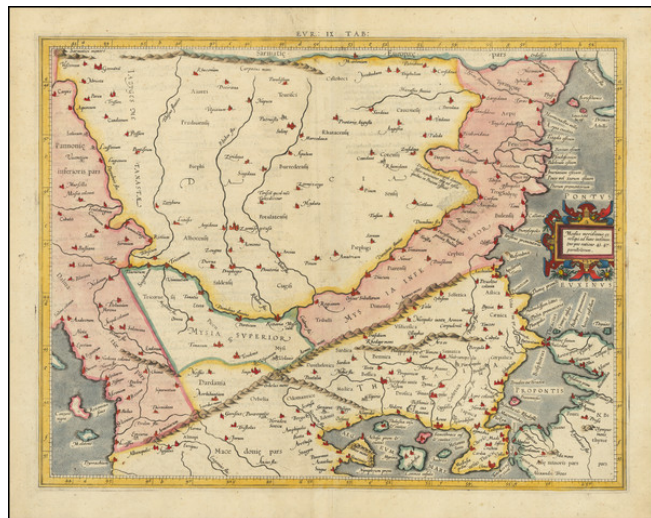

Barry Lawrence Ruderman Antique Maps Inc.

7407 La Jolla Boulevard
La Jolla, CA 92037

www.raremaps.com

(858) 551-8500
blr@raremaps.com

[Romania, Bulgaria, Turkey, Balkans, Greece] Eur: IX Tab.

Stock#: 76422
Map Maker: Mercator
Date: 1584
Place: Cologne
Color: Hand Colored
Condition: VG+
Size: 18 x 14 inches
Price: \$ 395.00

Description:

Nice example of Mercator's map of the region to the east of the Black Sea, from Mercator's edition of Ptolemy's *Geographia*, first published in 1578.

Gerard Mercator published his edition of Ptolemy's maps as what he intended as a companion to his Atlas of the Modern World. Beginning with the 1695 edition, the plates were re-worked, substituting a new cartouche within the map, containing a second title.