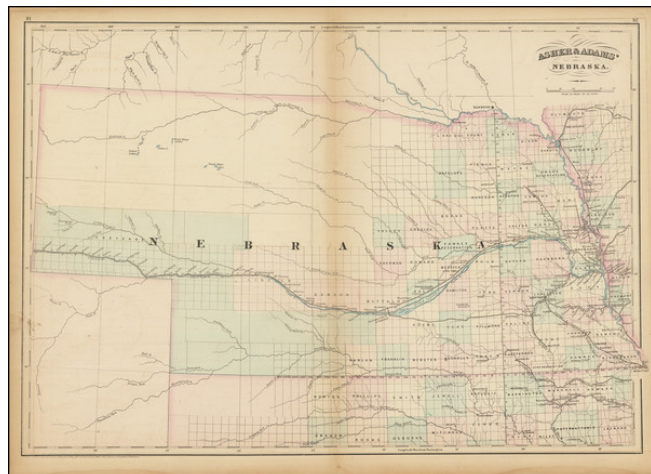

Barry Lawrence Ruderman Antique Maps Inc.

7407 La Jolla Boulevard
La Jolla, CA 92037

www.raremaps.com

(858) 551-8500
blr@raremaps.com

Asher & Adams' Nebraska

Stock#: 76418
Map Maker: Asher & Adams
Date: 1872
Place: New York
Color: Hand Colored
Condition: Good
Size: 23 x 16 inches
Price: \$ 125.00

Description:

Gorgeous large format railroad map of Nebraska, hand colored by counties.

Shows railroads, towns, rivers, lakes, mountains, township surveys, forts, Indian Reservations, etc.

Large unexplored region in NW Nebraska.

Asher & Adams' Atlas was conceived as a Railroad Atlas, but is probably most notable for its relatively unique style and excellent large format treatment of the states west of the Mississippi.

Detailed Condition:

Minor discoloration at centerfold.