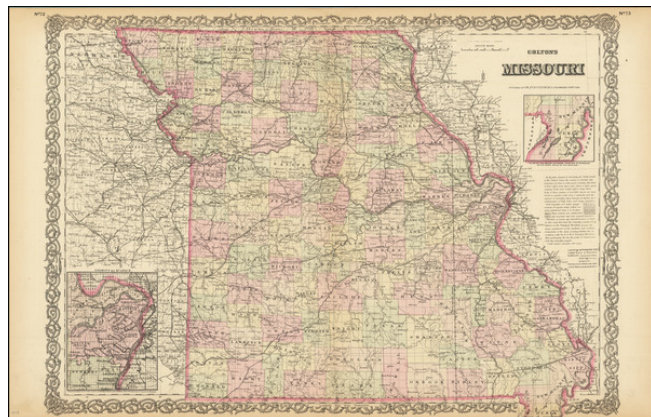

Barry Lawrence Ruderman Antique Maps Inc.

7407 La Jolla Boulevard
La Jolla, CA 92037

www.raremaps.com

(858) 551-8500
blr@raremaps.com

Colton's Missouri

Stock#: 76376
Map Maker: Colton
Date: 1878
Place: New York
Color: Hand Colored
Condition: VG+
Size: 24.5 x 17 inches
Price: \$ 145.00

Description:

Large format and highly detailed map of Missouri, published by GW & CB Colton.

The map is hand colored by counties and shows roads, railroads, towns, villages, post offices, rivers, lakes, stations and a host of other details. Inset of St. Louis vicinity in upper right corner.

Large inset of the vicinity of St. Louis and plan of the eastern portion of Missouri.

Detailed Condition: