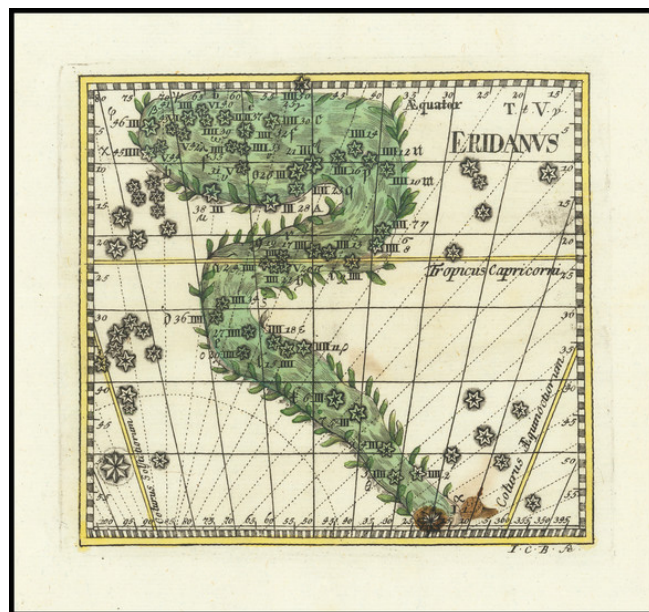

Barry Lawrence Ruderman Antique Maps Inc.

7407 La Jolla Boulevard
La Jolla, CA 92037

www.raremaps.com

(858) 551-8500
blr@raremaps.com

Eridanus

Stock#: 76368
Map Maker: Thomas
Date: 1730
Place: Frankfurt & Leipiz
Color: Hand Colored
Condition: VG+
Size: 5 x 4.5 inches
Price: \$ 325.00

Description:

"One of the Unsung Treasures of Celestial Cartography"

Fine old color example of Corbinianus Thomas's remarkable depiction of the constellation Eridanus.

The derivation of the name Eridanus for this constellation is uncertain, but etymology is thought to originally trace back to the city of Eridu in southernmost Babylonia. Several competing mythologies exist to describe the constellation, with Greek mythology interpreting the winding path of the constellation as the scorched part of the sky left when Phaethon stole Helios's sun chariot and was unable to control it.

Thomas's work is remarkable for its detailed treatment of single and small groups of constellations, the meticulous detail in which these fine images are engraved, and the exceptional detail of the colorwork. Among its contemporaries, it is unquestionably a visual masterwork of great note.

Detailed Condition:

Old hand-color.