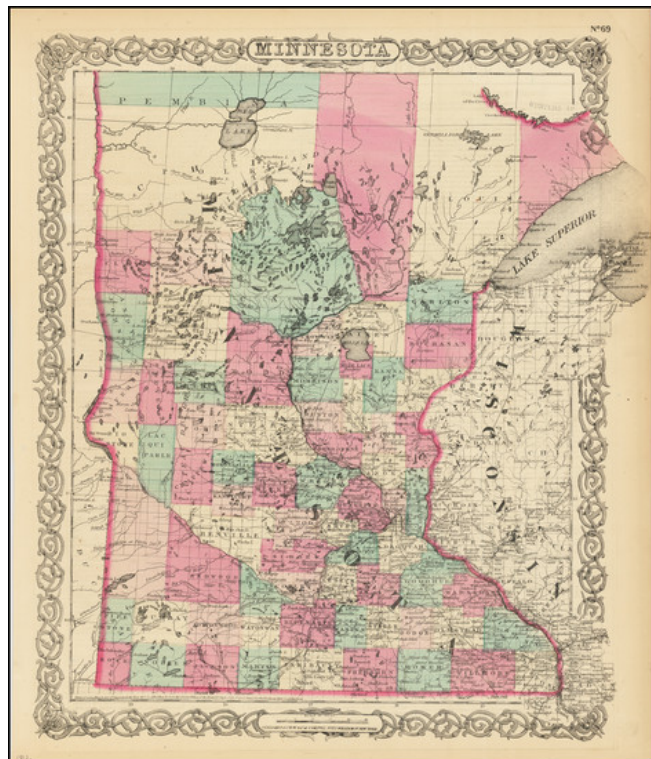

Barry Lawrence Ruderman Antique Maps Inc.

7407 La Jolla Boulevard
La Jolla, CA 92037

www.raremaps.com

(858) 551-8500
blr@raremaps.com

Minnesota

Stock#: 76362
Map Maker: Colton
Date: 1866
Place: New York
Color: Hand Colored
Condition: VG+
Size: 14 x 16 inches
Price: \$ 125.00

Description:

Scarce antique hand-colored lithographed map of the state of Minnesota, colored by counties. The map was produced by the Colton firm but is quite scarce because it only appears in their atlases in the mid-1860s, replacing a more common map that preceded it, and quickly being replaced by another configuration in the late 1860s.

The map shows towns, rivers, lakes, railroads (projected and completed), etc.

Detailed Condition:

Original hand-color.