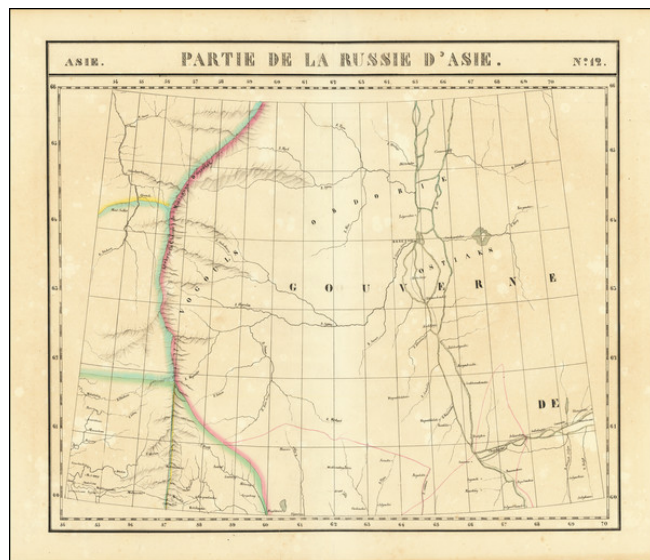

## (Russia in Asia) Partie de la Russie D'Asie

**Stock#:** 76342  
**Map Maker:** Vandermaelen  
**Date:** 1827  
**Place:** Brussels  
**Color:** Outline Color  
**Condition:** VG+  
**Size:** 22 x 19 inches  
**Price:** \$ 125.00

### Description:

Antique large-scale 19th-century French atlas map centered on the Ob River in central Russia. The Ural Mountains can be seen striking north to south in the western part of the map and is labelled the Montagnes D'Ouralsk. This map first appeared in Vandermaelen's *Atlas universelle de geographie physique*.

Relief is shown pictorially, with the major mountain ranges of the area shown and labeled. Several mountaintops are named, as are the rivers and rare settlements mostly in the south of this scarcely populated region.

Vandermaelen's monumental *Atlas* accomplished was the first atlas to map the world on a uniform scale.