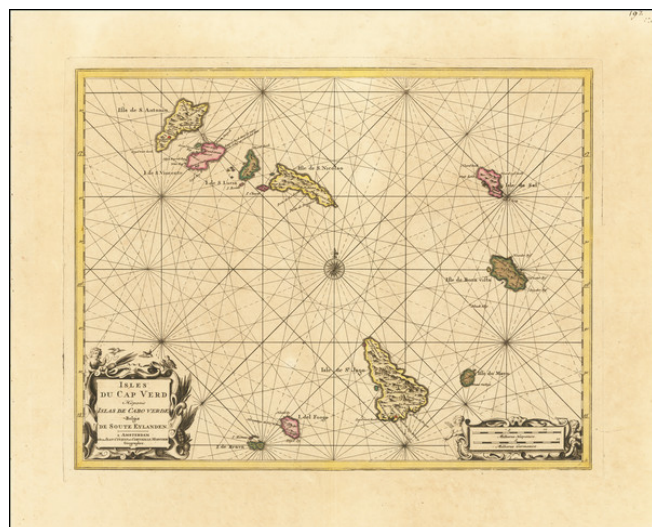

Stock#: 76338
Map Maker: Covens & Mortier
Date: 1720 circa
Place: Amsterdam
Color: Hand Colored
Condition: VG+
Size: 19 x 15 inches
Price: \$ 345.00

Description:

Beautiful antique engraved map of the Cape Verde Islands, published by Covens & Mortier in Amsterdam at the beginning of the 18th century.

The map includes a beautiful ornamental title cartouche redolent of the best engraving of the Dutch Golden Age.

The map appeared in Covens & Mortier composite atlases in the first half of the 18th century.

Detailed Condition:

Original hand-color. Faint overall toning. Early ink manuscript map number in the upper-right corner. Wide margins.