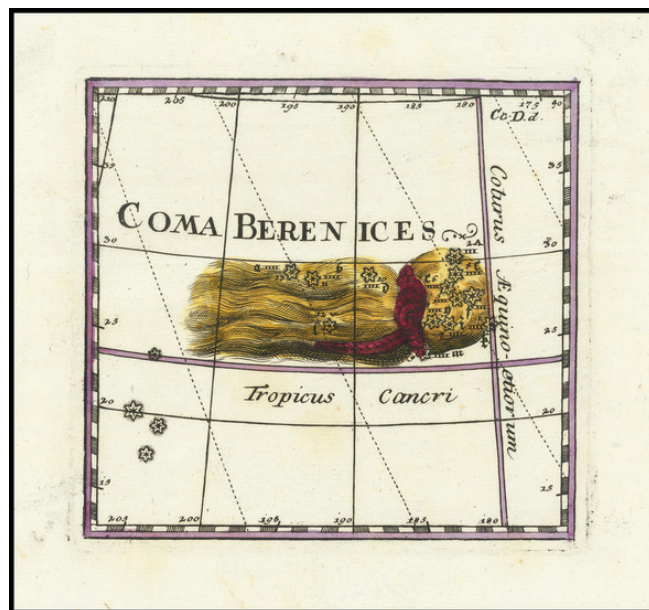

Barry Lawrence Ruderman Antique Maps Inc.

7407 La Jolla Boulevard
La Jolla, CA 92037

www.raremaps.com

(858) 551-8500
blr@raremaps.com

Coma Berenices

Stock#: 76310
Map Maker: Thomas

Date: 1730
Place: Frankfurt & Leipiz
Color: Hand Colored
Condition: VG+
Size: 5 x 5 inches

Price: \$ 295.00

Description:

"One of the Unsung Treasures of Celestial Cartography"

Fine old color example of Corbinianus Thomas's remarkable depiction of the constellation Coma Berenices.

Coma Berenices derives its name from the Latin for Bernice's Hair, referring to Queen Berenice II who ruled over Ptolemaic Egypt and sacrificed her hair to ensure her husband's safe return from war.

Thomas's work is remarkable for its detailed treatment of single and small groups of constellations, the meticulous detail in which these fine images are engraved, and the exceptional detail of the color work. Among its contemporaries, it is unquestionably a visual masterwork of great note.

Detailed Condition:

Original hand-color.