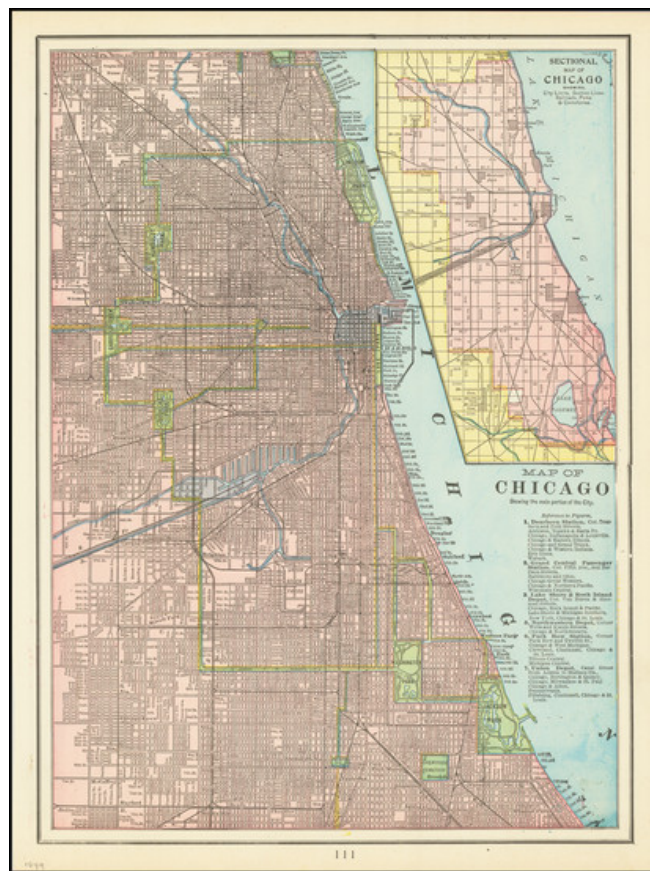

Barry Lawrence Ruderman Antique Maps Inc.

7407 La Jolla Boulevard
La Jolla, CA 92037

www.raremaps.com

(858) 551-8500
blr@raremaps.com

Map of Chicago, Showing the main portion of the City

Stock#: 76307
Map Maker: Cram
Date: 1899
Place: Chicago
Color: Color
Condition: VG
Size: 10 x 13.5 inches
Price: \$ 125.00

Description:

Detailed map of Chicago, with an inset of a part along Lake Michigan.

Detailed Condition: