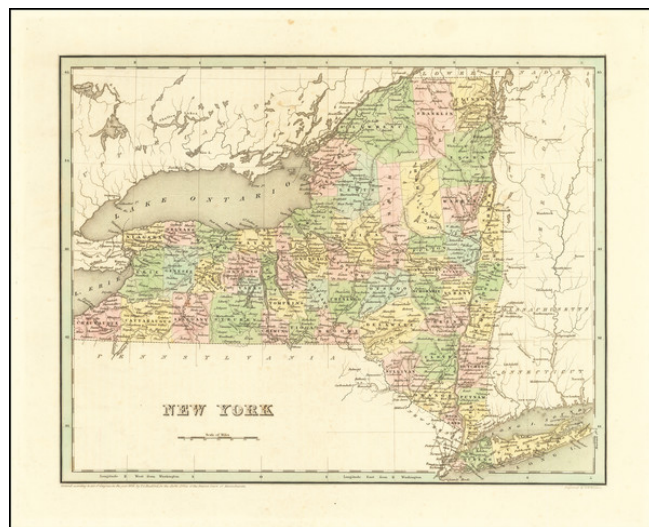

## New York

**Stock#:** 76285  
**Map Maker:** Bradford  
**Date:** 1838  
**Place:** Boston  
**Color:** Hand Colored  
**Condition:** VG  
**Size:** 14.5 x 11.5 inches  
**Price:** \$ 145.00

### Description:

Detailed map of New York State from Bradford's *Universal Atlas*.