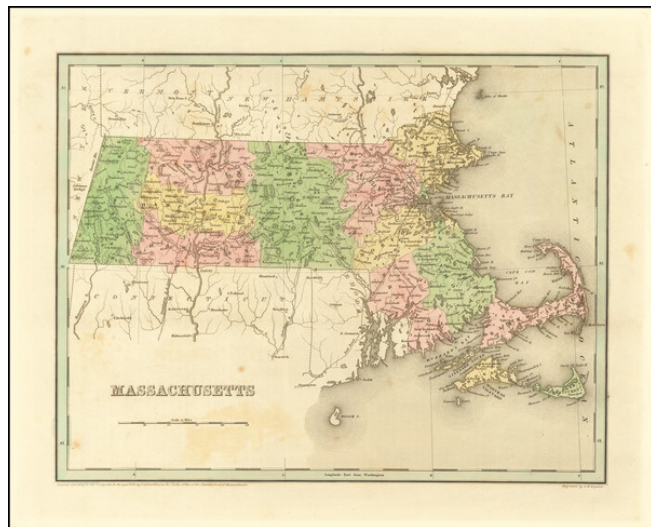

Barry Lawrence Ruderman Antique Maps Inc.

7407 La Jolla Boulevard
La Jolla, CA 92037

www.raremaps.com

(858) 551-8500
blr@raremaps.com

Massachusetts

Stock#: 76283
Map Maker: Bradford
Date: 1838
Place: Boston
Color: Hand Colored
Condition: VG
Size: 14.5 x 11.5 inches
Price: \$ 175.00

Description:

Nice example of the scarce first edition of Bradford's map of Massachusetts.

The map is hand colored by counties and shows very early railroads, towns, rivers, forts, post offices and other details. Bradford's atlas was a departure from other atlases of the period. Along with HS Tanner, Bradford produced an elegant, well engraved large format atlas on high quality paper.

The 1830s were a fascinating transitional period in the US and in domestic cartographic publishing. Bradford's work is without question an important part of this era. The maps were engraved by GW Boynton or S. Stiles, Sherman & Smith.

Detailed Condition:

Original hand-color. Minor foxing.