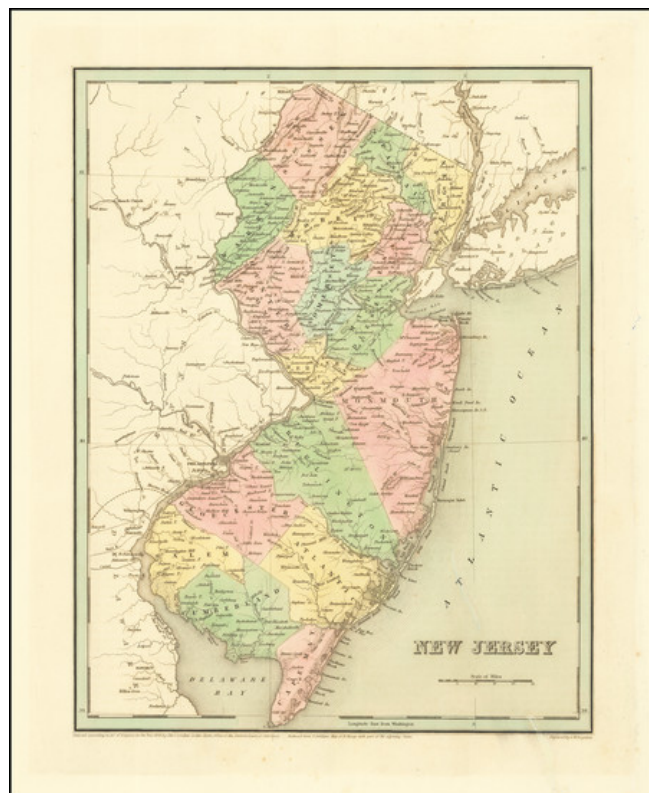

Barry Lawrence Ruderman Antique Maps Inc.

7407 La Jolla Boulevard
La Jolla, CA 92037

www.raremaps.com

(858) 551-8500
blr@raremaps.com

New Jersey

Stock#: 76278
Map Maker: Bradford
Date: 1838
Place: Boston
Color: Hand Colored
Condition: VG+
Size: 11.5 x 14.5 inches
Price: \$ 275.00

Description:

Nice example of the first edition of Bradford's map of New Jersey.

The map is hand colored by counties and shows very early railroads, towns, rivers, forts, post offices and other details. Bradford's atlas was a departure from other atlases of the period.

Along with HS Tanner, Bradford produced an elegant, well engraved large format atlas on high quality paper. The 1830s were a fascinating transitional period in the US and in domestic cartographic publishing. Bradford's work is without question an important part of this era. The maps were engraved by GW Boynton or S. Stiles, Sherman & Smith.