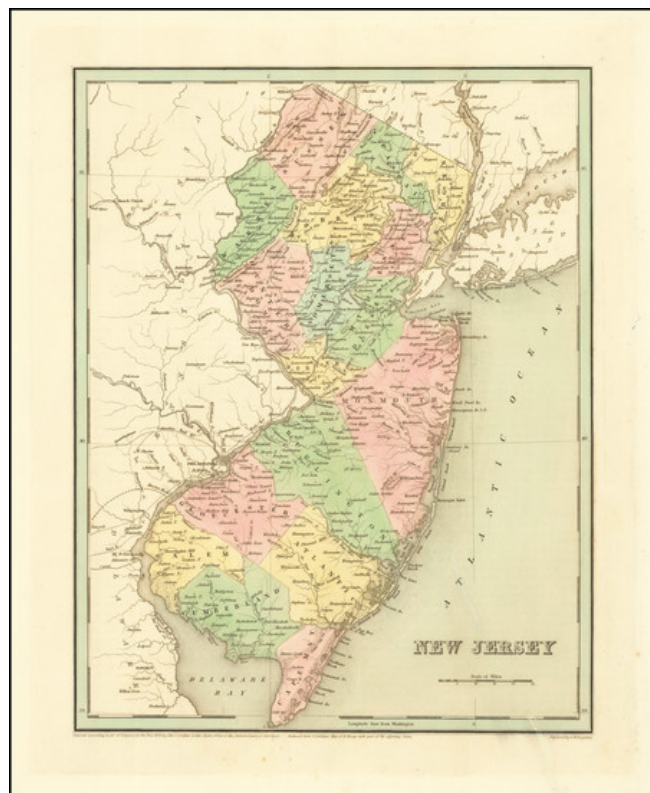

Barry Lawrence Ruderman Antique Maps Inc.

7407 La Jolla Boulevard
La Jolla, CA 92037

www.raremaps.com

(858) 551-8500
blr@raremaps.com

New Jersey

Stock#: 76278
Map Maker: Bradford
Date: 1838
Place: Boston
Color: Hand Colored
Condition: VG+
Size: 11.5 x 14.5 inches
Price: \$ 275.00

Description:

Nice example of the first edition of Bradford's map of New Jersey.

The map is hand colored by counties and shows very early railroads, towns, rivers, forts, post offices and other details. Bradford's atlas was a departure from other atlases of the period.

Along with HS Tanner, Bradford produced an elegant, well engraved large format atlas on high quality paper. The 1830s were a fascinating transitional period in the US and in domestic cartographic publishing. Bradford's work is without question an important part of this era. The maps were engraved by GW Boynton or S. Stiles, Sherman & Smith.