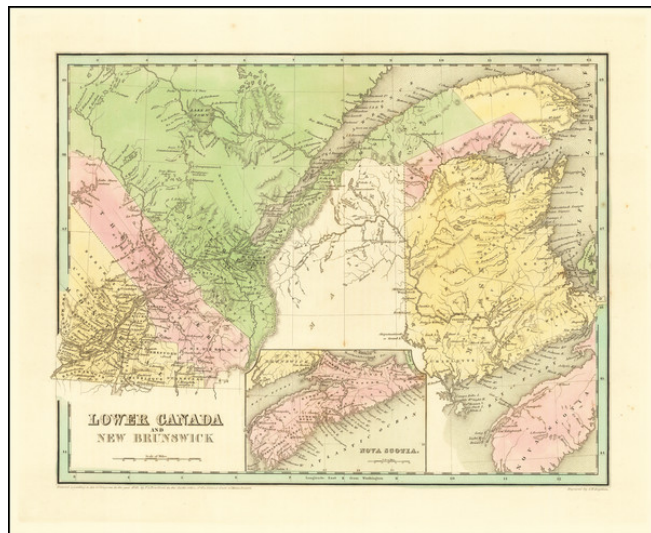

**Barry Lawrence Ruderman
Antique Maps Inc.**

7407 La Jolla Boulevard
La Jolla, CA 92037

www.raremaps.com

(858) 551-8500
blr@raremaps.com

Lower Canada and New Brunswick

Stock#: 76274
Map Maker: Bradford

Date: 1838
Place: Boston
Color: Hand Colored
Condition: VG+
Size: 14.5 x 11.5 inches

Price: \$ 125.00

Description:

An excellent example of Bradford's map of Lower Canada, with a large inset of Nova Scotia.

The map shows counties, towns, rivers, lakes, mountains, islands, and other details. From one of the premier American map publishers of the 1830s.