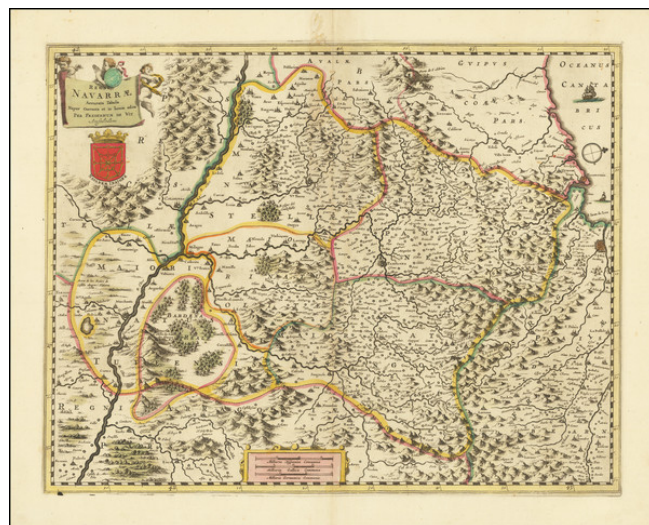

Barry Lawrence Ruderman Antique Maps Inc.

7407 La Jolla Boulevard
La Jolla, CA 92037

www.raremaps.com

(858) 551-8500
blr@raremaps.com

Regni Navarrae Accurata Tabula Nuper Correcta et in lucem dicta

Stock#: 76223
Map Maker: De Wit
Date: 1680
Place: Amsterdam
Color: Hand Colored
Condition: VG+
Size: 19 x 15 inches
Price: \$ 450.00

Description:

Fine old color example of Frederick De Wit's map of the Kingdom of Navarre, published in Amsterdam.

The map is oriented with west at the top and is centered on Pamplona and the Erbo River and Agra River.

The mountains of the Pyrenees dominate the northeastern part of the map.

Detailed Condition:

Old Color