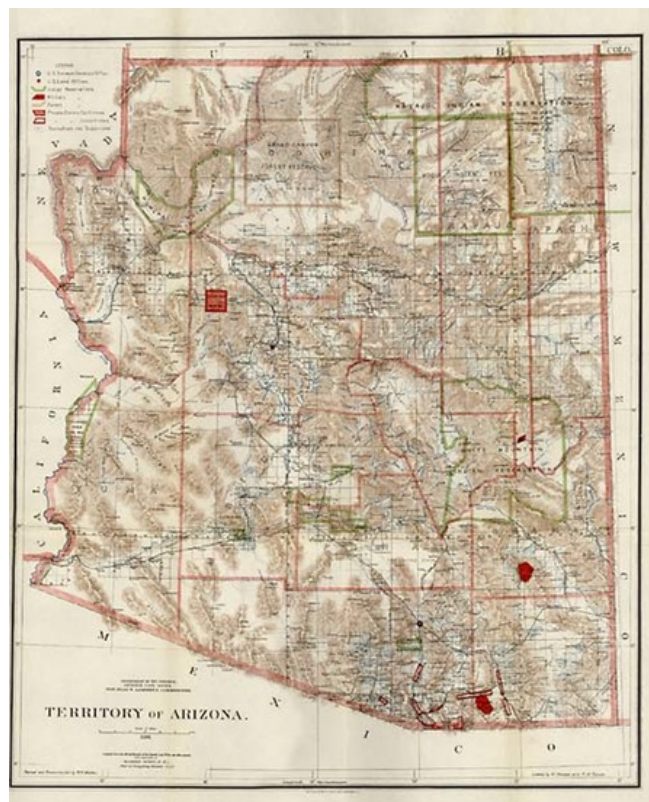

Barry Lawrence Ruderman Antique Maps Inc.

7407 La Jolla Boulevard
La Jolla, CA 92037

www.raremaps.com

(858) 551-8500
blr@raremaps.com

Territory of Arizona...1896

Stock#: 7622
Map Maker: General Land Office
Date: 1896
Place: Washington
Color: Color
Condition: Fine
Size: 20.5 x 17 inches
Price: SOLD

Description:

One of the best and most highly detailed map of Arizona Territory of the period. The map was produced by the Dept. of the Interior, under the Supervision of Harry King. This edition is revised and reconstructed by R.H. Morton. The legend notes, the various US Surveyor General's offices in the Territory, US Land Offices, Indian Reservations, Military Reservations, Private Claims Confirmed, Private Claims Unconfirmed, and Townships not yet subdivided. The map notes towns, roads, railroads, railway and stagecoach stations, mines, wells, mountains, rivers, and a host of other details. An essential map for Arizona collectors, offered here in flawless condition.