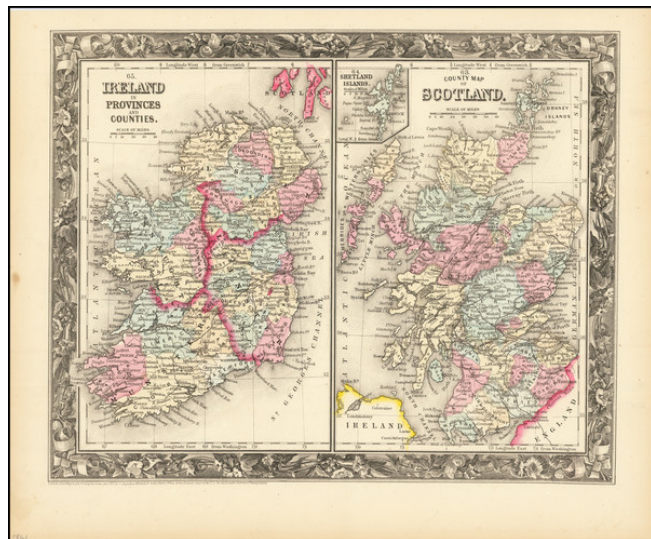

Barry Lawrence Ruderman Antique Maps Inc.

7407 La Jolla Boulevard
La Jolla, CA 92037

www.raremaps.com

(858) 551-8500
blr@raremaps.com

Ireland in Provinces and Counties [with] County Map of Scotland

Stock#: 76204
Map Maker: Mitchell Jr.
Date: 1861
Place: Philadelphia
Color: Hand Colored
Condition:
Size: 13.5 x 11 inches
Price: SOLD

Description:

A decorative map with Ireland and Scotland side by side, colored by counties.

Includes a decorative border. Nice detail in both maps, including early roads, towns, railroads, rivers, lakes, islands, etc.