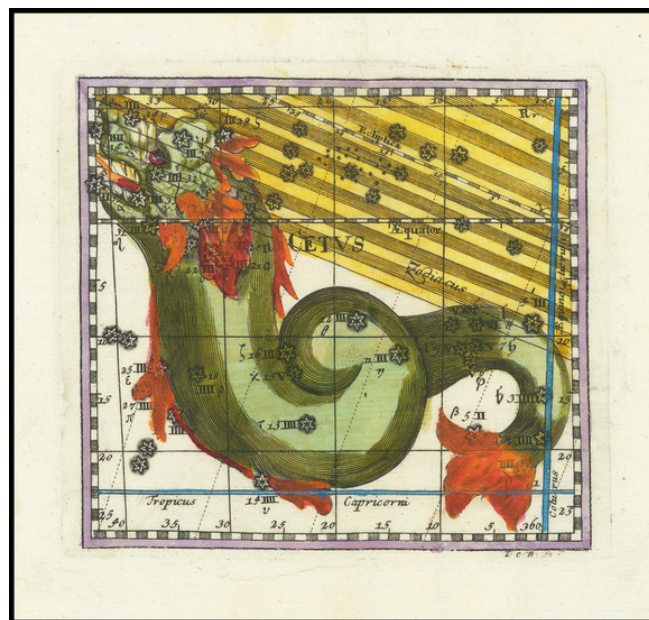

## Cetus

**Stock#:** 76198  
**Map Maker:** Thomas  
**Date:** 1730  
**Place:** Frankfurt & Leipiz  
**Color:** Hand Colored  
**Condition:** VG+  
**Size:** 5 x 4.5 inches  
**Price:** SOLD

### Description:

*"One of the Unsung Treasures of Celestial Cartography"*

Fine old color example of Corbinianus Thomas's remarkable depiction of the constellation Cetus.

In western celestial myths, Cetus is interpreted as a sea monster or whale and appears in the center of other constellations with water-based myths. In Greek mythology, Cetus was understood to be a sea monster sent by Poseidon to punish the peoples of Ethiopia. As told in Ovid's *Metamorphoses*, Andromeda was chained to a rock along the coast and sacrificed by her people to appease Cetus, but she was rescued by Perseus, the founder of Mycenae. Andromeda and Perseus would each get their own neighboring constellations.

Thomas's work is remarkable for its detailed treatment of single and small groups of constellations, the meticulous detail in which these fine images are engraved, and the exceptional detail of the color work. Among its contemporaries, it is unquestionably a visual masterwork of great note.

### Detailed Condition:

Original hand-color.