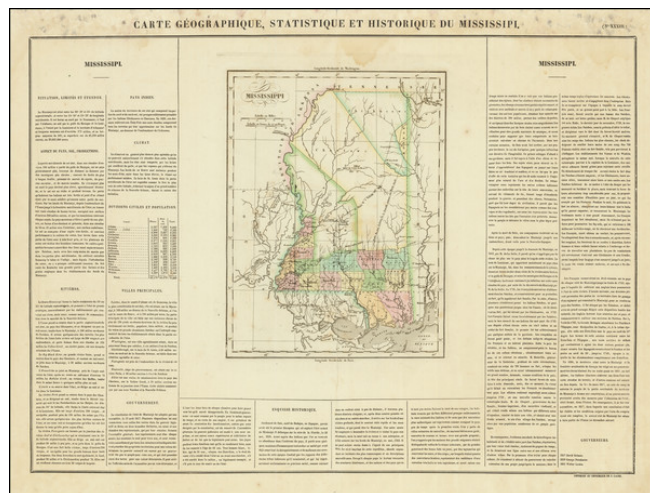

## Carte Géographique, Statistique Et Historique Du Mississippi

**Stock#:** 76150  
**Map Maker:** Buchon  
**Date:** 1825  
**Place:** Paris  
**Color:** Hand Colored  
**Condition:** VG+  
**Size:** 24 x 18 inches  
**Price:** \$ 345.00

#### *The first French Map of the State of Mississippi.*

Detailed map of Mississippi, published by Buchon in Paris in 1825, the earliest map of the newly formed state published outside the United States.

Very few counties are shown in the north part of the State, with the Chactaw and Chicasaw lands dominating the north.