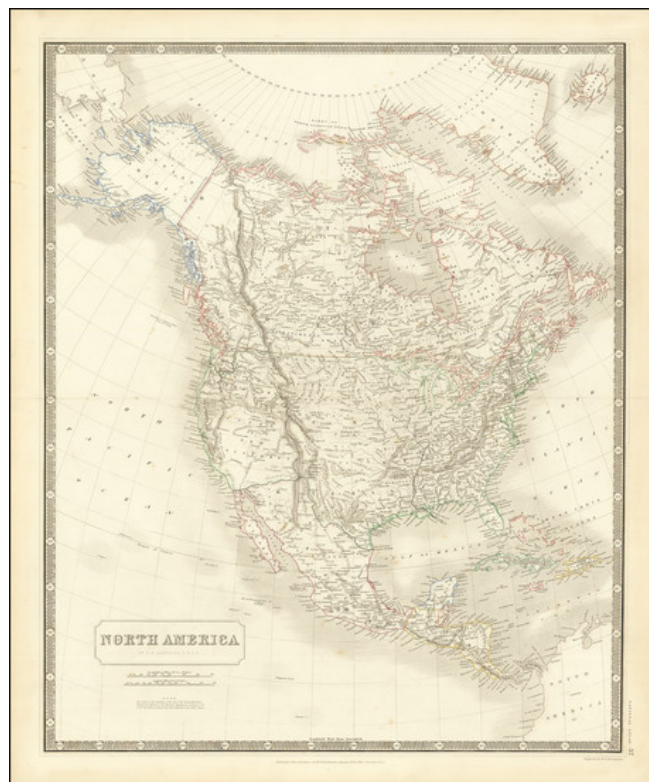

Barry Lawrence Ruderman Antique Maps Inc.

7407 La Jolla Boulevard
La Jolla, CA 92037

www.raremaps.com

(858) 551-8500
blr@raremaps.com

North America

Stock#: 76149
Map Maker: Johnston
Date: 1849
Place: Edinburgh
Color: Outline Color
Condition: VG+
Size: 19.5 x 23.5 inches
Price: \$ 275.00

Description:

Marvelously detailed map of North America, featuring several transitional western borders, an early, misconfigured Texas, Upper or New California (still called New Albion!), Oregon Territory, Western District (the first time we have seen the ephemera; Western Territory which would become Nebraska Territory referred to as a District), Mandan District, Osage District, massive Iowa, etc.

Marvelous detail. Annotation noting that the regions between the Mexican border and the Russian claims are claimed by both Britain and the United States, although the inclusion of the line established by the Treaty of Guadalupe Hidalgo (albeit inaccurate on the map) clearly makes this a post 1846 map, as does the identification of Sutter's Fort in California, suggesting that the Gold discoveries were then known to the maker. The American Fur Company Depot near Salt Lake is noted, as are other early forts and trading posts. The treaty lines of 1819 (Adams Onis) and 1828 are noted. The Oregon Trail and some other important early western routes are also located, as is a route north of the Rio Colorado, which seems to connect a number of early Spanish settlements in the region.

(858) 551-8500
blr@raremaps.com

North America

Inconstant River roughly in the area of the Mojave Desert and Death Valley and the remnants of the second (mythical) Salt Lake and the Rio Buenaventura, which while no longer connected to SF Bay, meanders southwest of Salt Lake, which is still badly misshapen. Rich detail throughout. Decorative Piano Key border.