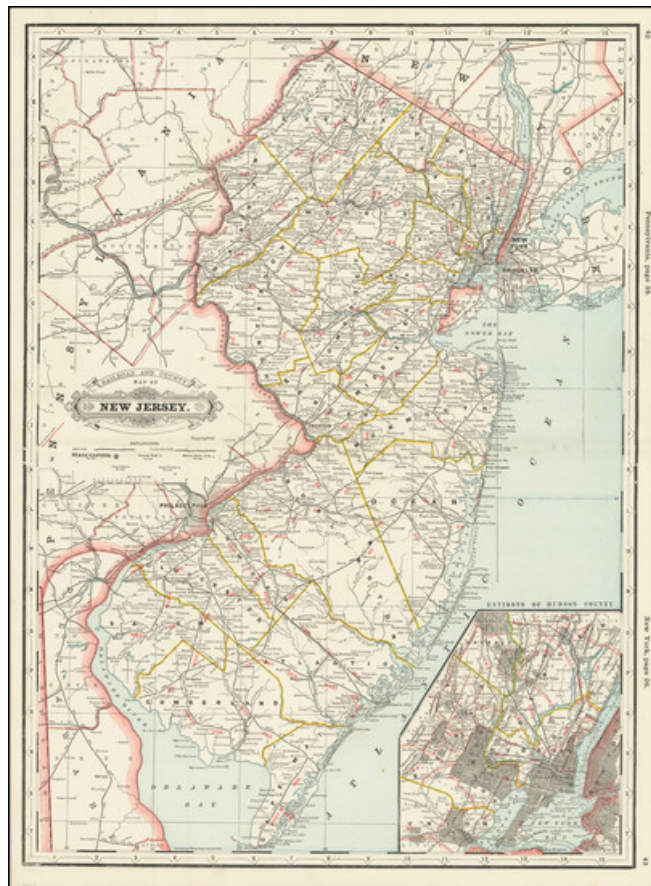

Barry Lawrence Ruderman Antique Maps Inc.

7407 La Jolla Boulevard
La Jolla, CA 92037

www.raremaps.com

(858) 551-8500
blr@raremaps.com

Railroad and County Map of New Jersey

Stock#: 76132
Map Maker: Cram
Date: 1888
Place: Chicago
Color: Color
Condition:
Size: 16.5 x 22 inches
Price: \$ 125.00

Description:

Fine large format railroad map of New Jersey, from Cram's scarce *Standard American Railway Atlas*.
Includes and inset of New York City and vicinity.

Detailed Condition: