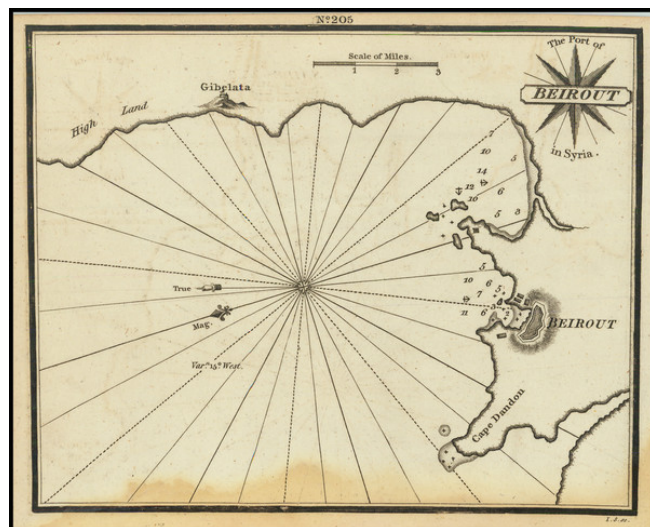

## [Beirut, Lebanon] The Port of Beirout in Syria

**Stock#:** 76131  
**Map Maker:** Heather  
**Date:** 1802  
**Place:** London  
**Color:** Uncolored  
**Condition:**  
**Size:** 7 x 6 inches  
**Price:** \$ 145.00

### Description:

Rare antique engraved chart of the environs of Beirut, published by William Heather in London.

The chart is oriented with east at the top. It includes soundings, some topographical features and anchorages.

### Rarity

The charts from Heather's *New Mediterranean Pilot* . . . are extremely rare on the market. This is the first example of the chart we have ever seen.

### Detailed Condition:

Staining at the bottom.