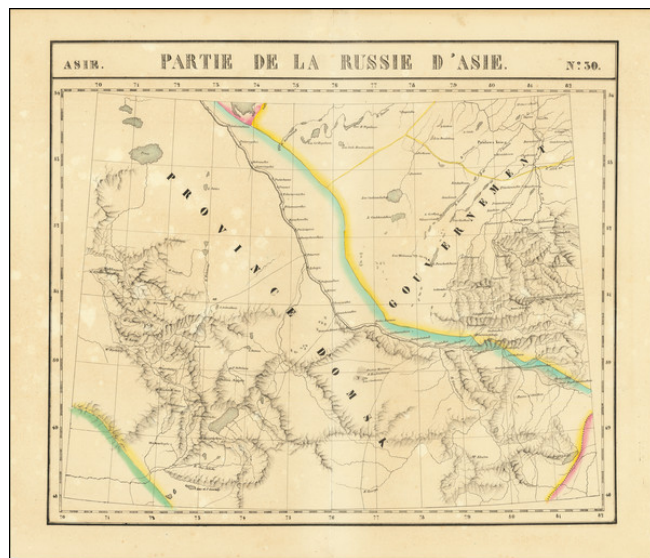

Barry Lawrence Ruderman Antique Maps Inc.

7407 La Jolla Boulevard
La Jolla, CA 92037

www.raremaps.com

(858) 551-8500
blr@raremaps.com

(Russia in Asia) Partie de la Russie D'Asie

Stock#: 76117
Map Maker: Vandermaelen
Date: 1827
Place: Brussels
Color: Outline Color
Condition: VG
Size: 22 x 19 inches
Price: \$ 125.00

Description:

Antique large-scale 19th-century French atlas map of the former Omsk Province in Russia. The area pictured is now actually a part of northwesternmost Kazakhstan, remote and distant from the cultural and historical capital of Almaty. This map first appeared in Vandermaelen's *Atlas universelle de geographie physique*.

Relief is shown pictorially, with the major mountain ranges of the area shown and labeled. Several mountaintops are named, as are the rivers and rare settlements of this scarcely populated region.

Vandermaelen's monumental *Atlas* accomplished was the first atlas to map the world on a uniform scale.

Detailed Condition:

Original hand-color.