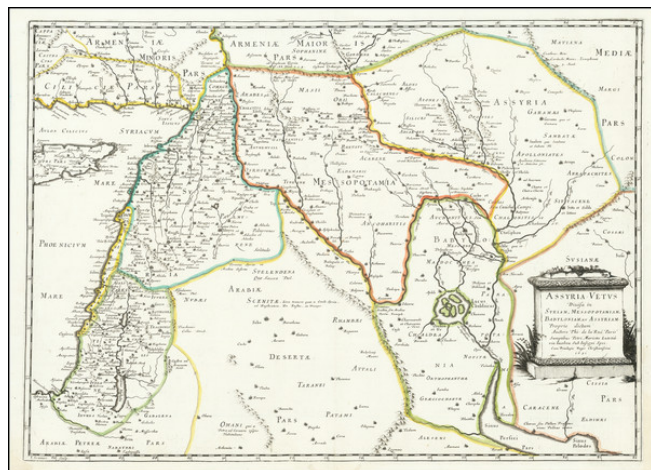

Barry Lawrence Ruderman Antique Maps Inc.

7407 La Jolla Boulevard
La Jolla, CA 92037

www.raremaps.com

(858) 551-8500
blr@raremaps.com

(Ancient Middle East) Assyria vetus diuifa in Syriam, Messopotamiam, Babyloniam, et Assyriam

Stock#: 76096
Map Maker: Mariette
Date: 1651
Place: Paris
Color: Outline Color
Condition: VG+
Size:
Price: SOLD

Description:

Rare mid-17th-century French map of historical Assyria, covering modern-day Israel, Lebanon, Syria, Jordan, etc.

The map locates Babylon near the Euphrates River. A large lake "Lacus Chaldaicus" is located in southern Iraq, presumably relating to the Mesopotamian Marshes.

The map shows the historical range of Phoenicia, Palestine, Syria, Mesopotamia, etc.