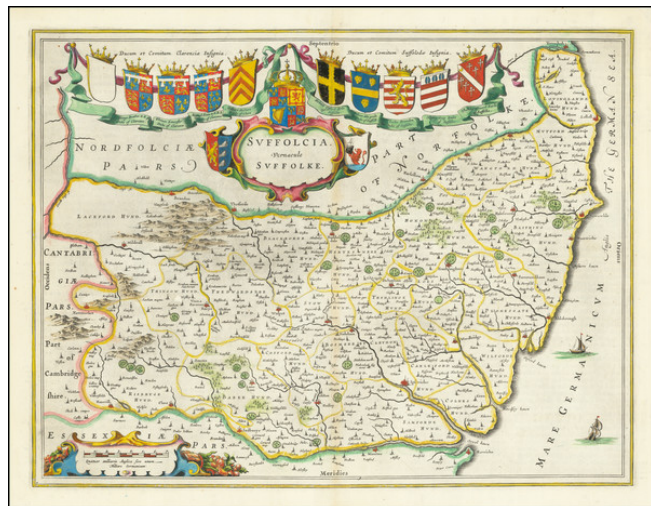

## Suffolcia, Vernacule Suffolke.

**Stock#:** 76091  
**Map Maker:** Blaeu  
**Date:** 1650 circa  
**Place:** Amsterdam  
**Color:** Hand Colored  
**Condition:** VG  
**Size:** 19.5 x 15 inches  
**Price:** \$ 395.00

### Description:

Attractive antique engraved county map of Suffolk by Johannes Blaeu, published in Amsterdam in the middle of the 17th century.

The map shows many of the cities of Suffolk, including Ipswich, as well as the hundreds, forests, etc.

Across the top of the map are coats of arms of the dukes and earls of the area.