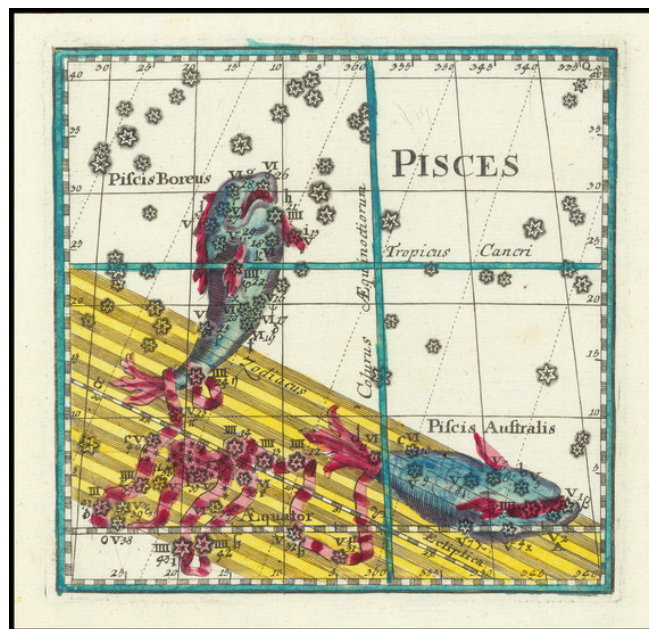

Barry Lawrence Ruderman Antique Maps Inc.

7407 La Jolla Boulevard
La Jolla, CA 92037

www.raremaps.com

(858) 551-8500
blr@raremaps.com

Pisces (Piscis Boreus | Piscis Australis)

Stock#: 76072
Map Maker: Thomas
Date: 1730
Place: Frankfurt & Leipiz
Color: Hand Colored
Condition: VG+
Size: 6 x 5.5 inches
Price: \$ 345.00

Description:

"One of the Unsung Treasures of Celestial Cartography"

Fine old color example of Corbinianus Thomas's remarkable depiction of the constellation Pisces.

Thomas's work is remarkable for its detailed treatment of single and small groups of constellations, the meticulous detail in which these fine images are engraved and the exceptional detail of the color work. Among its contemporaries, it is unquestionably a visual masterwork of great note.

Detailed Condition:

Original hand-color.