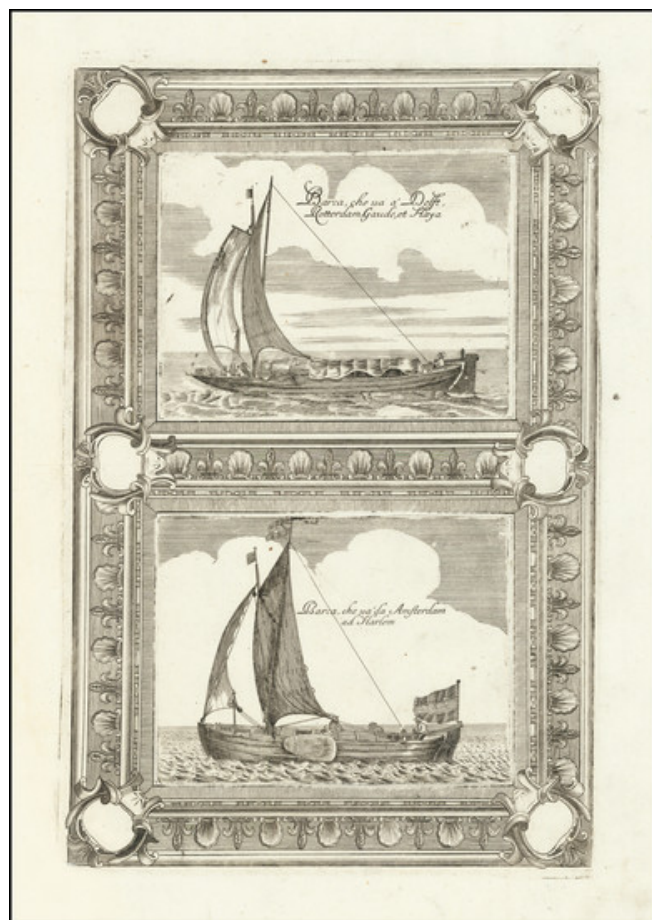

Stock#: 76069
Map Maker: Coronelli
Date: 1690
Place: Venice
Color: Uncolored
Condition:
Size: 10 x 15.5 inches
Price: \$ 475.00

Description:

Fine engraved ship portrait by Vincenzo Maria Coronelli, one of the foremost Italian mapmakers of the 17th century.

In addition to his famous output of maps, Coronelli produced numerous beautiful images of boats for his *Atlante Veneto*. Because of the publishing eccentricities of that book, the ships tend to be rarer today than many of the maps.

Interestingly, we can tell something about how the present image was printed by closely examining the edges of the ship images, and how they interact with the intricate decorative borders that surround them. The boats and border were printed from separate copper plates but on the same sheet. This practice was

not unheard of but is rather unusual.

The upper image is a "Boat, which goes to Delft, Rotterdam, Gouda, and the Hauge." The bottom image is a "Boat, which goes from Amsterdam to Harlem."

Detailed Condition: