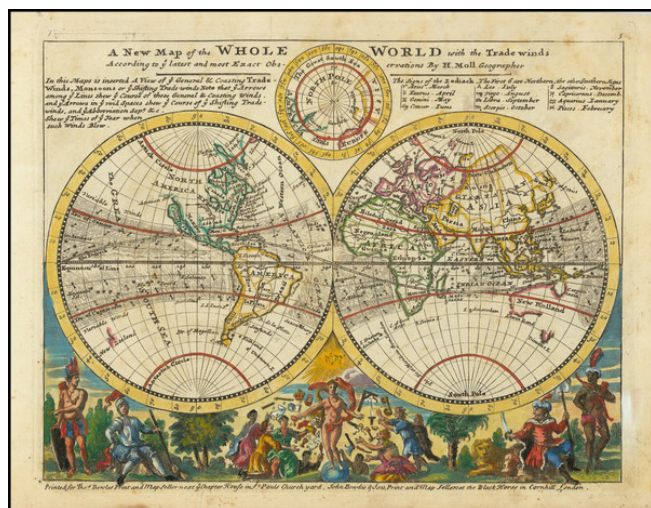

Barry Lawrence Ruderman Antique Maps Inc.

7407 La Jolla Boulevard
La Jolla, CA 92037

www.raremaps.com

(858) 551-8500
blr@raremaps.com

A New Map of the Whole World with the Tradewinds According To The Latest and Most Exact Observations

Stock#: 76052
Map Maker: Moll
Date: 1730 circa
Place: London
Color: Hand Colored
Condition: VG
Size: 10.5 x 8 inches
Price: \$ 875.00

Description:

Decorative double hemisphere map of the world, featuring California as an Island.

The lower portion of the map is embellished with 12 figures representing the continents and similar allegorical figures, along with indigenous flora and a lion. A key at the top shows the signs of the Zodiac. A long note at the top discusses the trade winds, which are shown with arrows.