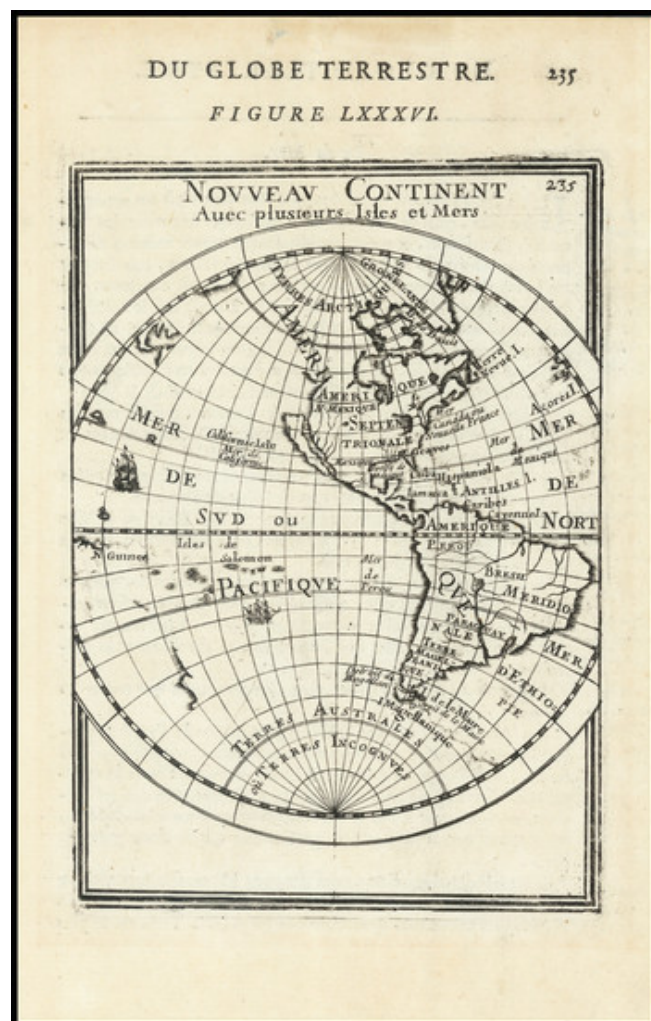

## Nouveau Continent Avec plusieurs Isles et Mers

**Stock#:** 76004  
**Map Maker:** Mallet  
**Date:** 1683  
**Place:** Paris  
**Color:** Uncolored  
**Condition:** VG+  
**Size:** 4 x 6.5 inches  
**Price:** \$ 295.00

### Description:

Decorative map of the Western Hemisphere, published by Alain Manesson Mallet.

The map shows California as an Island, no Northwest Coast of America and an incomplete New Zealand.

Several sailing ships shown. From Mallet's monumental *Description de l' Univers*, first published in Paris in 1683, perhaps the greatest work of its kind in the 17th century.