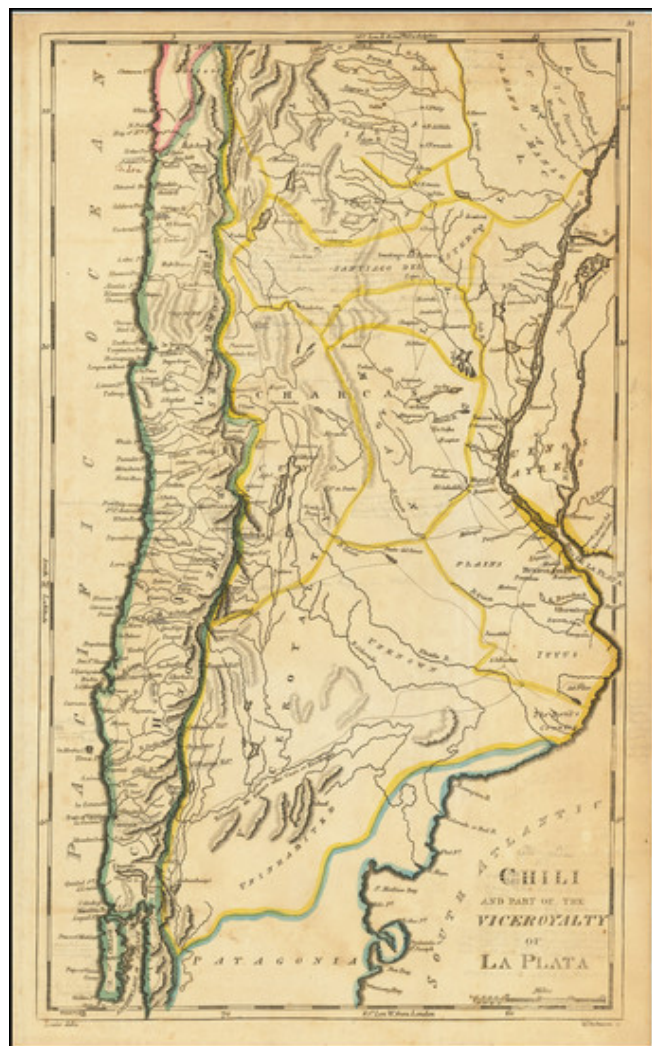

Barry Lawrence Ruderman Antique Maps Inc.

7407 La Jolla Boulevard
La Jolla, CA 92037

www.raremaps.com

(858) 551-8500
blr@raremaps.com

Chili and Part of the Viceroyalty of La Plata

Stock#: 75984
Map Maker: Carey
Date: 1814
Place: Philadelphia
Color: Outline Color
Condition:
Size: 9.5 x 15.5 inches
Price: \$ 145.00

Description:

Detailed map of Chili, immediately prior to its Revolutionary period under O'Higgins.

From a scarce late edition of Mathew Carey's *General Atlas*, the first atlas published in America.

Detailed Condition: