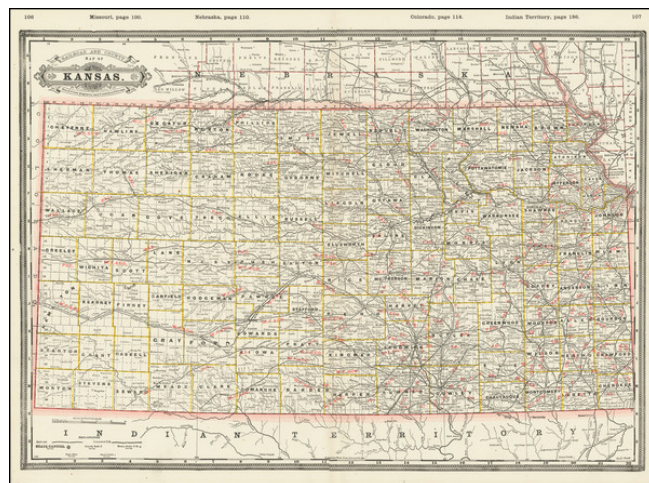

Barry Lawrence Ruderman Antique Maps Inc.

7407 La Jolla Boulevard
La Jolla, CA 92037

www.raremaps.com

(858) 551-8500
blr@raremaps.com

Railroad and County Map of Kansas

Stock#: 75952
Map Maker: Cram
Date: 1888
Place: Chicago
Color: Outline Color
Condition:
Size: 22.5 x 16 inches
Price: \$ 125.00

Description:

Detailed map of Kansas, colored by counties, published by George Cram.

The focal point of the map is the detailed treatment of the railroad lines operating and planned in Kansas in the late 19th Century.