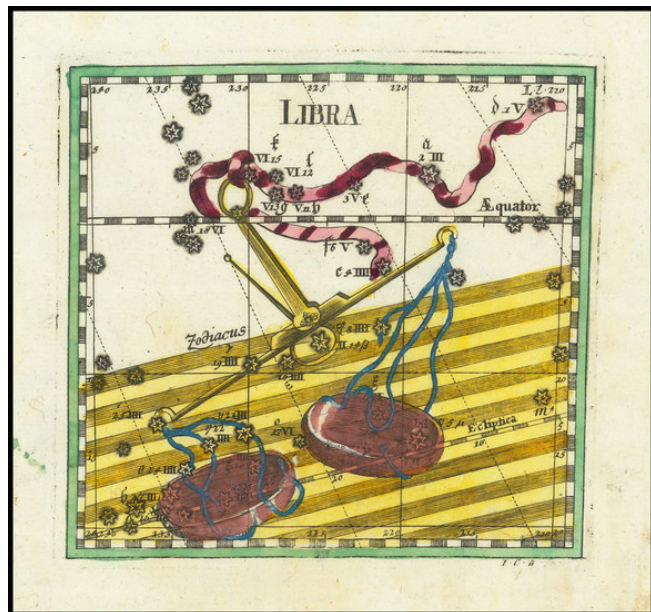

Barry Lawrence Ruderman Antique Maps Inc.

7407 La Jolla Boulevard
La Jolla, CA 92037

www.raremaps.com

(858) 551-8500
blr@raremaps.com

Libra

Stock#: 75899
Map Maker: Thomas
Date: 1730
Place: Frankfurt & Leipiz
Color:
Condition:
Size: 5.5 x 5 inches
Price: \$ 345.00

Description:

"One of the Unsung Treasures of Celestial Cartography"

Fine old color example of Corbinianus Thomas's remarkable depiction of the constellation Libra.

Thomas's work is remarkable for its detailed treatment of single and small groups of constellations, the meticulous detail in which these fine images are engraved and the exceptional detail of the color work. Among its contemporaries, it is unquestionably a visual masterwork of great note.

Detailed Condition:

Original hand-color.