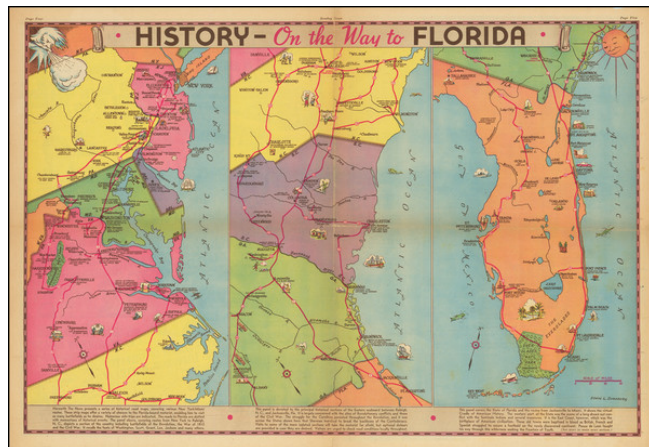

Barry Lawrence Ruderman Antique Maps Inc.

7407 La Jolla Boulevard
La Jolla, CA 92037

www.raremaps.com

(858) 551-8500
blr@raremaps.com

History - On the Way to Florida.

Stock#: 75865
Map Maker: Sundberg
Date: 1935 circa
Place: New York
Color: Color
Condition: VG
Size:
Price: SOLD

Description:

A Roadtripper's Guide to the Eastern Seaboard.

Great vintage pictorial map of the Eastern US, printed for New York roadtrippers looking to get some winter sun in Florida. The map focuses on routes along which happened important historical events, noting particularly Revolutionary and Civil War battlefields.

The map is divided into three sections, the first showing the route between New York and Raleigh, the second between Raleigh and Jacksonville, and the third showing Florida. Battlefields, Confederate capitals, and Seminole War forts all dot the routes.

One of a number of Sundberg maps published as Sunday News inserts. Sundberg was known to have been a pictorial map artist both before and after the war. Despite their dissemination in a New York newspaper, they are scarce on the market today.