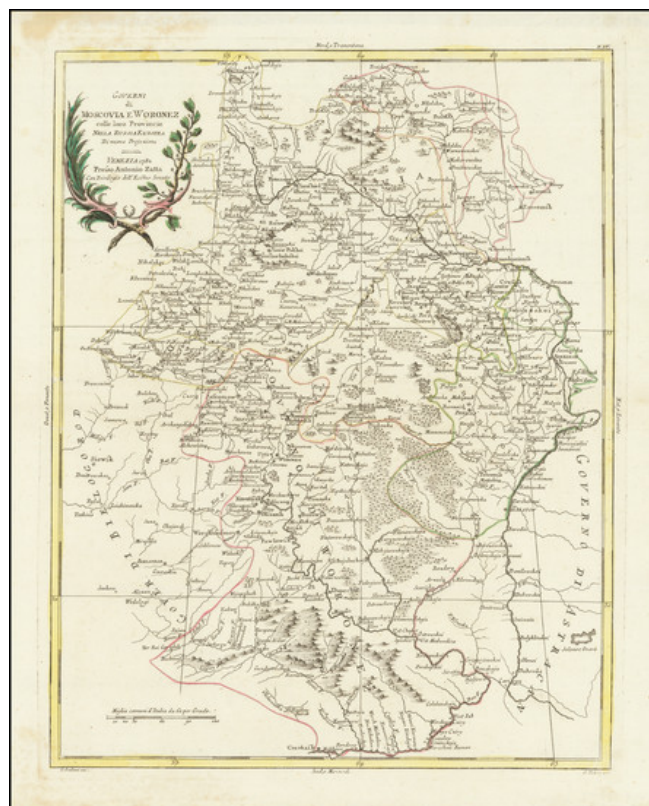

**Barry Lawrence Ruderman
Antique Maps Inc.**

7407 La Jolla Boulevard
La Jolla, CA 92037

www.raremaps.com

(858) 551-8500
blr@raremaps.com

**Governi di Moscovia e Woronez colle loro Provincie Nella Russia Europea Di nuova
Proiezione . . . 1782**

Stock#: 75847
Map Maker: Zatta
Date: 1782
Place: Venice
Color: Hand Colored
Condition: VG
Size: 13 x 16.5 inches
Price: \$ 225.00

Description:

Detailed map of the Russian provinces of Moscow and Voronezh, published in Venice by Zatta.

The map covers the region primarily between Moscow and the the Volga River

Detailed Condition: