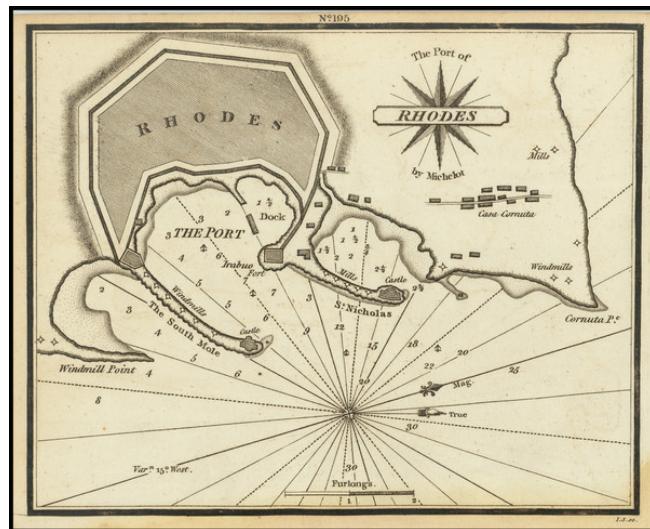

Barry Lawrence Ruderman Antique Maps Inc.

7407 La Jolla Boulevard
La Jolla, CA 92037

www.raremaps.com

(858) 551-8500
blr@raremaps.com

The Port of Rhodes

Stock#: 75831
Map Maker: Heather
Date: 1802
Place: London
Color:
Condition: VG
Size: 7 x 6 inches
Price: \$ 145.00

Description:

Rare chart of the Port of Rhodes, published by William Heather in London.

The chart is oriented with west at the top. It includes soundings, some topographical features, anchorages, and currents.

Rarity

The charts from Heather's *New Mediterranean Pilot* . . . are extremely rare on the market. This is the first example of the chart we have ever seen.

Detailed Condition: