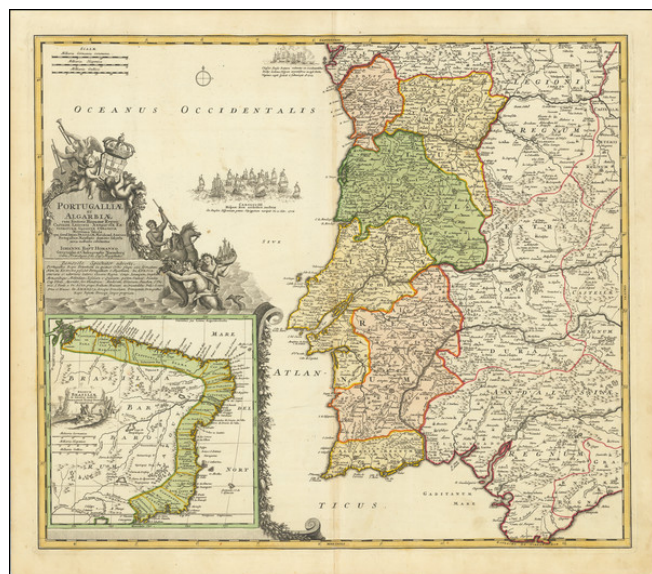

**Barry Lawrence Ruderman
Antique Maps Inc.**

7407 La Jolla Boulevard
La Jolla, CA 92037

www.raremaps.com

(858) 551-8500
blr@raremaps.com

**Portugalliae et Algarbiae . . . [Inset map of Brazil] REgnum Barsiliae in America
Asutrali, Primogeniti Portug Pricipis Dos amplissima**

Stock#: 75815
Map Maker: Homann
Date: 1720
Place: Nuremberg
Color: Hand Colored
Condition: VG
Size: 22 x 19 inches
Price: SOLD

Description:

Scarce Homann map of Portugal with a large inset of Brazil. The map is elaborately colored, with several naval battles depicted, a highly ornate cartouche, and other details. The detail in Portugal is extensive, with many rivers, towns, regions, forests, roads, and more all shown. Relief is shown pictorially.

The map of Brazil shows only a minimally colonized land, with a mapped but little populated interior. The thirteen "captaincies" of Brazil are demarcated and named. Numerous cities are named, and inland detail is impressively developed.

Numerous details add to the attractiveness of this map, including images of the various fleets of the Portuguese Empire. Two cartouches are included, one ascribed to the larger map detailing the extent of the empire, and one in the inset map.