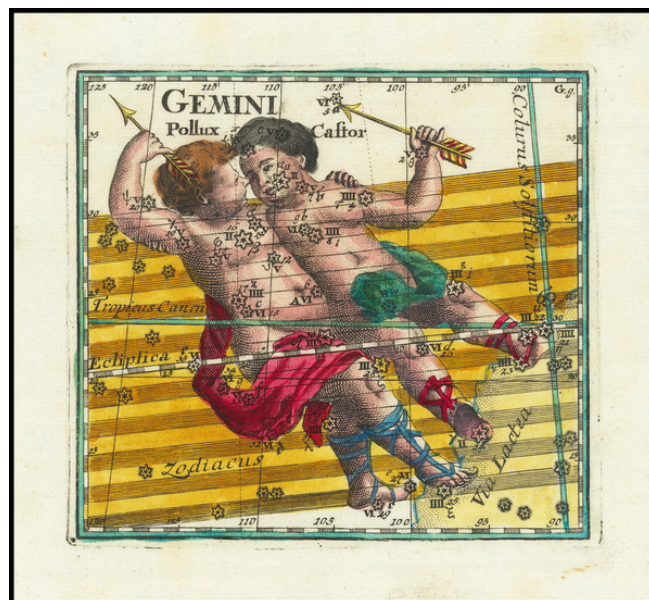

## Gemini

**Stock#:** 75796

**Map Maker:** Thomas

**Date:** 1730

**Place:** Frankfurt & Leipiz

**Color:** Hand Colored

**Condition:** VG+

**Size:** 5 x 5 inches

### Description:

*"One of the Unsung Treasures of Celestial Cartography"*

Fine old color example of Corbinianus Thomas's remarkable depiction of the constellation Gemini.

Thomas's work is remarkable for its detailed treatment of single and small groups of constellations, the meticulous detail in which these fine images are engraved and the exceptional detail of the color work. Among its contemporaries, it is unquestionably a visual masterwork of great note.