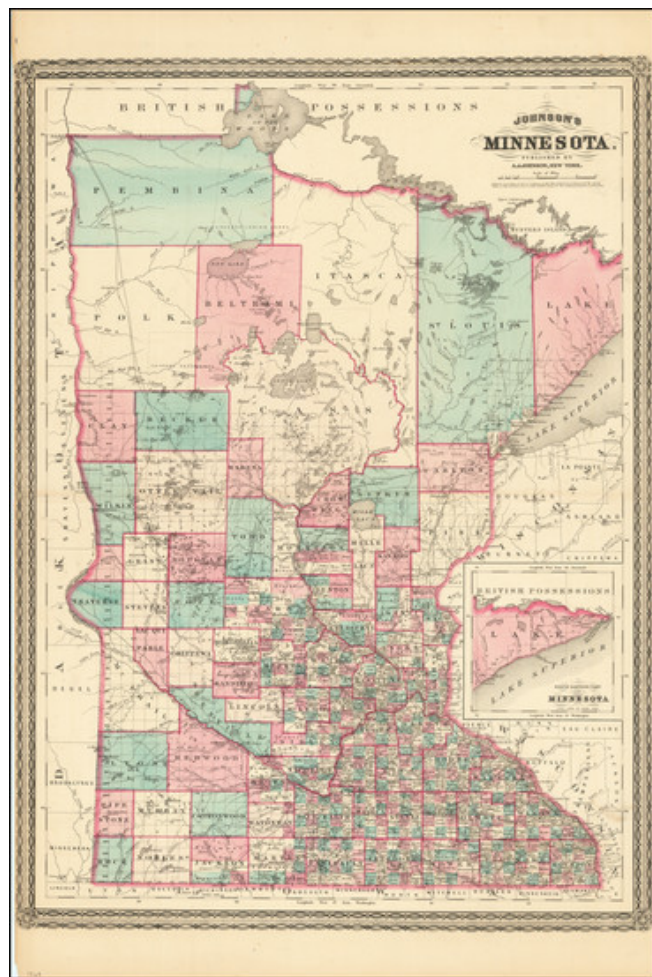

Barry Lawrence Ruderman Antique Maps Inc.

7407 La Jolla Boulevard
La Jolla, CA 92037

www.raremaps.com

(858) 551-8500
blr@raremaps.com

Johnson's Minnesota.

Stock#: 75756
Map Maker: Johnson
Date: 1869
Place: New York
Color: Hand Colored
Condition: VG
Size: 17 x 23 inches
Price: \$ 145.00

Description:

Detailed antique hand-colored lithographed map of Minnesota, issued by A.J. Johnson in 1869.

The map includes an inset titled "North Eastern Part of Minnesota".

In his database, the Johnson U.S. Map Project, Ira Lourie accords this edition an "R" rarity rating, the highest available.

Detailed Condition:

Trimmed close to the printed border at the left and right edges.