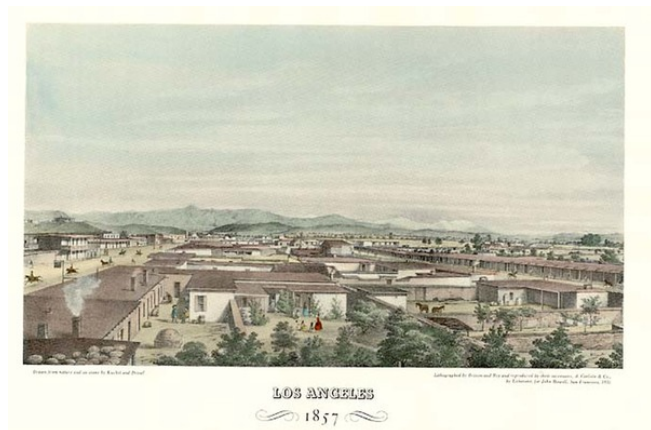

Barry Lawrence Ruderman Antique Maps Inc.

7407 La Jolla Boulevard
La Jolla, CA 92037

www.raremaps.com

(858) 551-8500
blr@raremaps.com

Los Angeles...1857

Stock#: 7572
Map Maker: Kuchel & Dresel / John Howell
Date: 1857 (1935)
Place: San Francisco
Color: Color
Condition: Fine
Size: 14.5 x 9 inches
Price: SOLD

Description:

A striking lithotone reproduction of Kuchel and Dresel's exceedingly rare view of Los Angeles, originally issued by Britton & Rey. A remarkable large format look at Los Angeles, prior to the Civil War, in what appears to be a classic town plan of Northern Mexico.