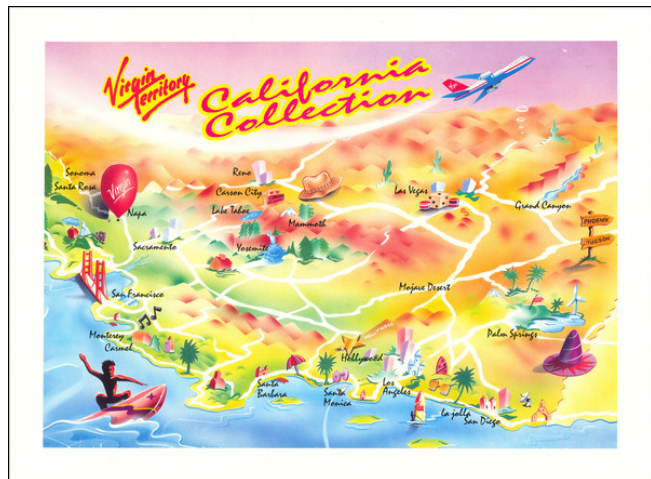

## Virgin Territory | California Collection

**Stock#:** 75717  
**Map Maker:** Virgin Atlantic  
**Date:** 1990 circa  
**Place:** n.p.  
**Color:** Color  
**Condition:** VG  
**Size:** 23.5 x 16.5 inches  
**Price:** \$ 750.00

### Description:

Vibrant travel poster bird's-eye view map of California, issued for Virgin Atlantic's entry into the California market, which began with a flight to Los Angeles in 1990.

With its bright and loose graphics, the poster is quite redolent of the early '90s. It labels many destinations around California and in particular Southern California; Santa Monica, Palm Springs, La Jolla, Hollywood, etc.