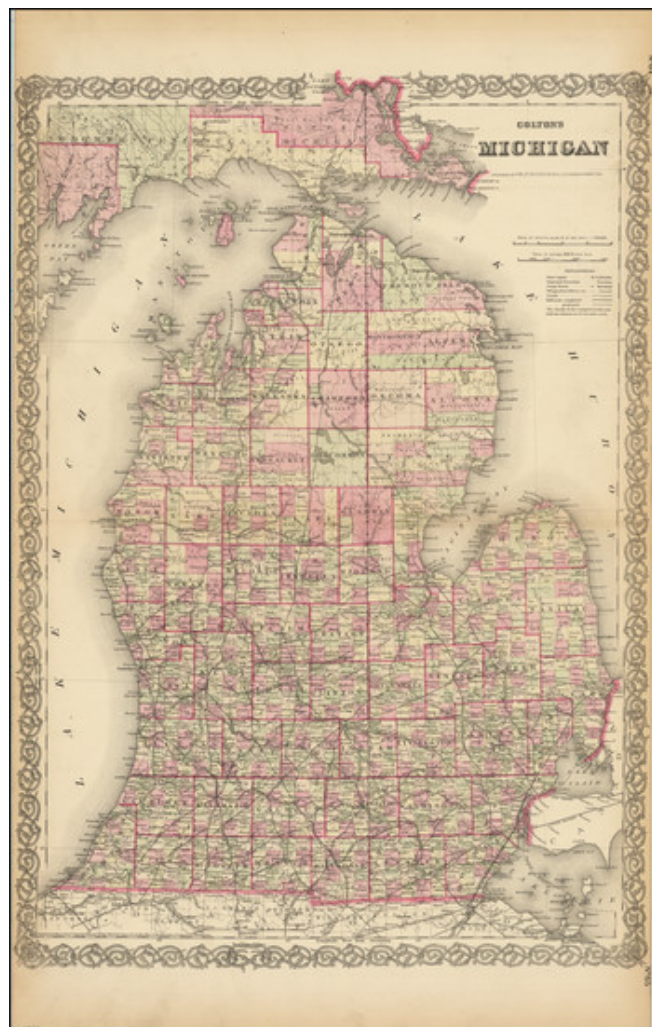

## Colton's Michigan

**Stock#:** 75682  
**Map Maker:** Colton  
**Date:** 1878  
**Place:** New York  
**Color:** Hand Colored  
**Condition:** VG+  
**Size:** 17 x 24 inches  
**Price:** \$ 145.00

### Description:

Remarkable large format map of Michigan, published by GW & CB Colton.

The map is hand colored by counties and shows towns, roads, rivers, lakes, mountains, forts, railroad lines, etc. The railroad lines identify each of their stations.

One of the best large format maps of the period, from a scarce late edition of Colton's atlas.