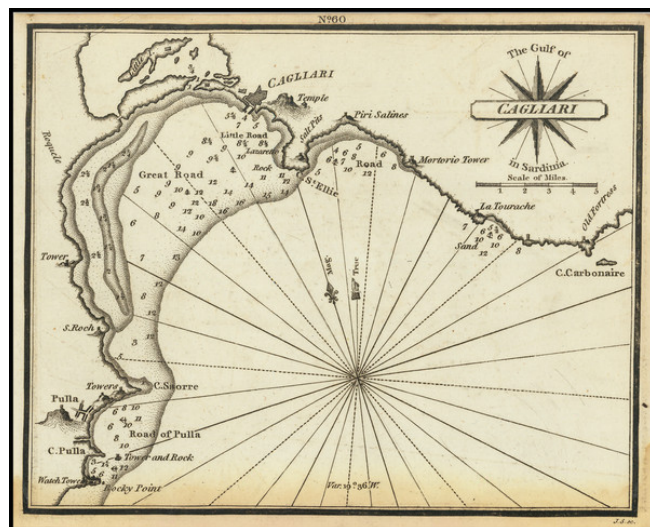

## The Gulf of Cagliari in Sardinia

**Stock#:** 75677  
**Map Maker:** Heather  
**Date:** 1802  
**Place:** London  
**Color:** Uncolored  
**Condition:** VG  
**Size:** 7 x 6 inches  
**Price:** \$ 225.00

### Description:

Rare antique engraved chart of Cagliari and environs, published by William Heather in London.

The chart includes soundings, some topographical features and anchorages.

### Rarity

The charts from Heather's *New Mediterranean Pilot* . . . are extremely rare on the market. This is the first example of the chart we have ever seen.