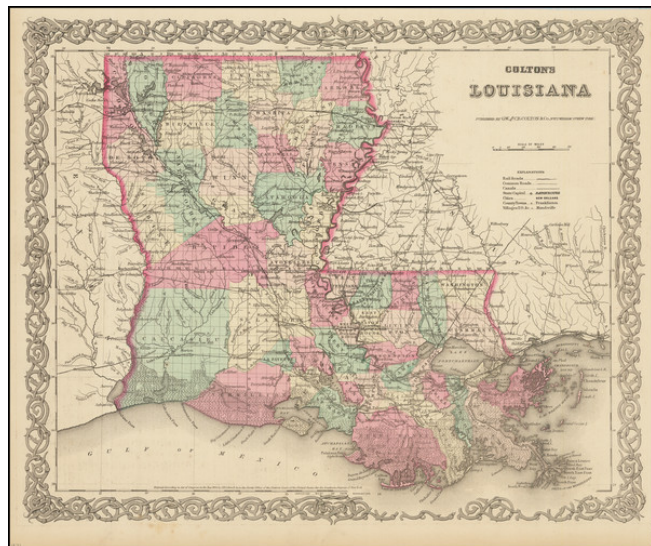

## Colton's Louisiana

**Stock#:** 75646  
**Map Maker:** Colton  
**Date:** 1871  
**Place:** New York  
**Color:** Hand Colored  
**Condition:** VG+  
**Size:** 16 x 13 inches  
**Price:** \$ 145.00

### Description:

Detailed map of Louisiana, published by GW & CB Colton.

The map is colored by parish and showing roads, railroads, post offices, township surveys, towns, rivers, lakes, stations and a host of other details.

The Colton family was one of the pre-eminent American map publishing firms in the mid-19th Century.

Fine attractive color and decorative border.