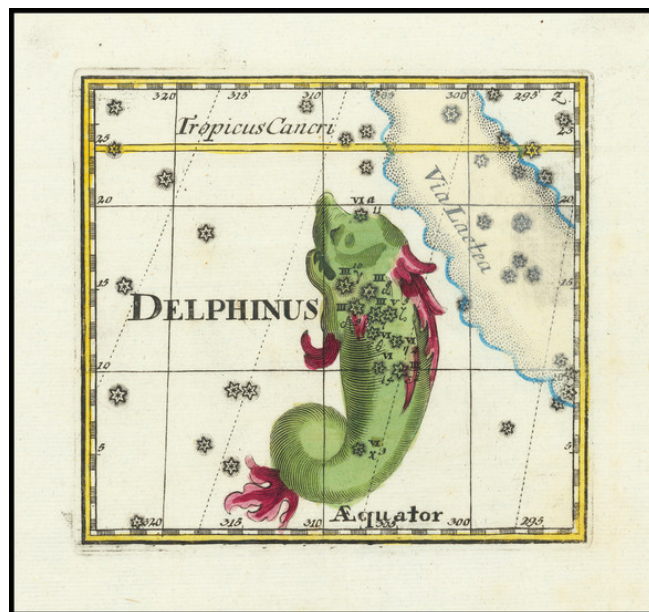

## Delphinus

**Stock#:** 75645  
**Map Maker:** Thomas  
**Date:** 1730  
**Place:** Frankfurt & Leipiz  
**Color:** Hand Colored  
**Condition:** VG+  
**Size:** 5 x 4.5 inches  
**Price:** \$ 345.00

#### *"One of the Unsung Treasures of Celestial Cartography"*

Fine old color example of Corbinianus Thomas's remarkable depiction of the constellation Delphinus.

Thomas's work is remarkable for its detailed treatment of single and small groups of constellations, the meticulous detail in which these fine images are engraved and the exceptional detail of the color work. Among its contemporaries, it is unquestionably a visual masterwork of great note.