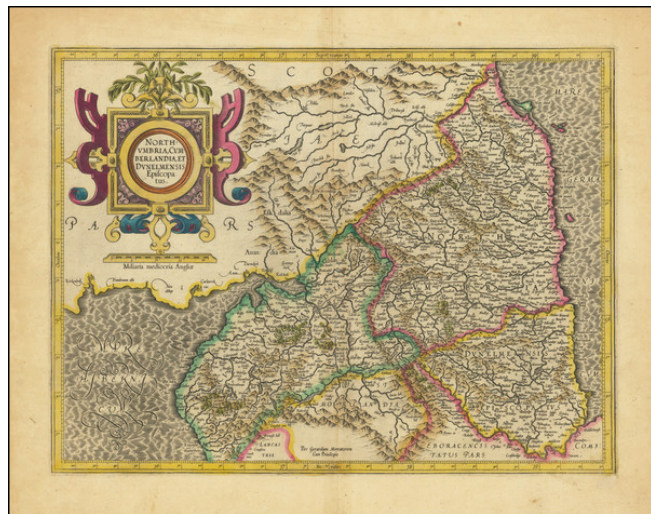

Barry Lawrence Ruderman Antique Maps Inc.

7407 La Jolla Boulevard
La Jolla, CA 92037

www.raremaps.com

(858) 551-8500
blr@raremaps.com

Northumbria, Cumberlandia, Et Dunelmensis Episcopatus

Stock#: 75618
Map Maker: Mercator
Date: 1610 circa
Place: Amsterdam
Color: Hand Colored
Condition: VG
Size: 18.25 x 13.75 inches
Price: \$ 345.00

Description:

Detailed map of the north part of Wales and part of Scotland. Decorative title cartouche.

The map appeared in the Mercator-Hondius *Atlas Sive Cosmographie*, the first work to use the title "Atlas."