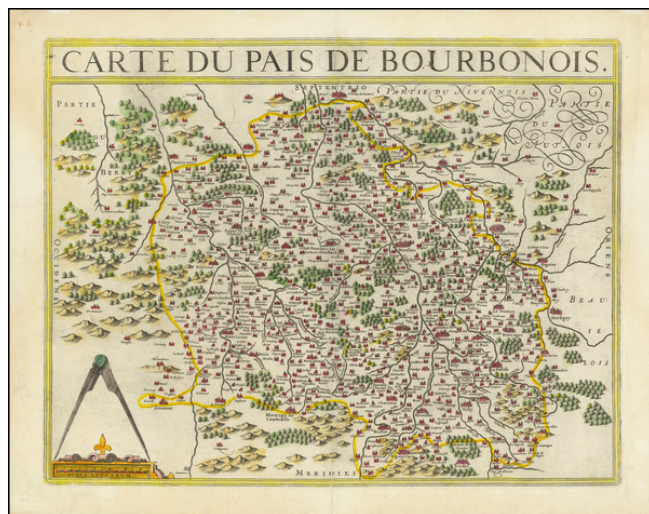

Barry Lawrence Ruderman Antique Maps Inc.

7407 La Jolla Boulevard
La Jolla, CA 92037

www.raremaps.com

(858) 551-8500
blr@raremaps.com

Carte du Pais de Bourbonnois

Stock#: 75575
Map Maker: Le Clerc
Date: 1621
Place: Paris
Color: Hand Colored
Condition: VG+
Size: 17.5 x 13.5 inches
Price: \$ 345.00

Description:

The Historic Province of Bourbonnais

Fine example of this detailed map of the region centered on the Allier River and Loire River.

The map includes the Department of Allier and part of Cher.