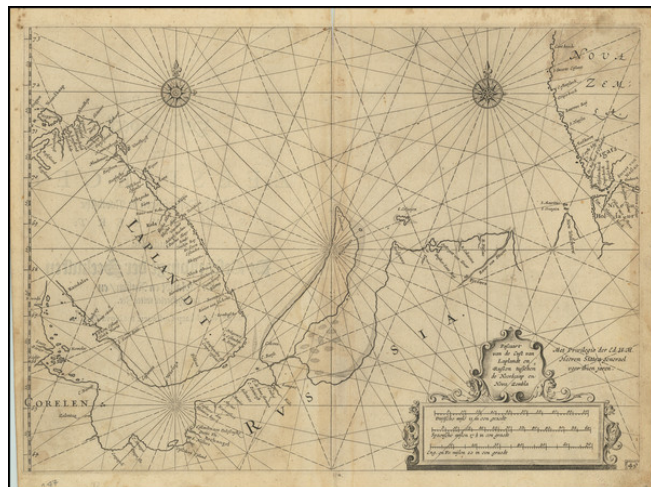

## Pascaart van de Cust van Laplandt en Russen Tusschen de Noordcaap en Nova Zembla

**Stock#:** 75507  
**Map Maker:** Blaeu  
**Date:** 1623 circa  
**Place:** Amsterdam  
**Color:** Uncolored  
**Condition:** VG  
**Size:** 14 x 10.2 inches  
**Price:** SOLD

### Description:

Extremely rare sea chart of eastern Finland, the White Sea and the Barents Sea, with the contiguous parts of Russia, published by Blaeu in Amsterdam.

The map appeared in a rare late edition of Blaeu's *Zeespiegel*.

### Rarity

The only record for this map listed in OCLC is an example in the National Library of Spain.

This is the first time we have ever seen this map for sale.